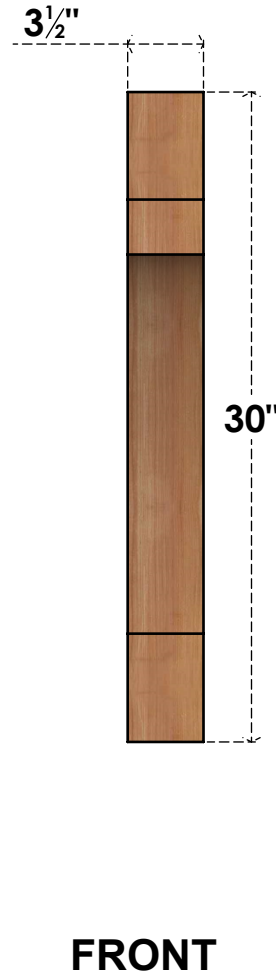

BRC04X22X30MRC00SWR

3 1/2"W X 22"D X 30"H MERCED SMOOTH BRACE, WESTERN RED CEDAR

EKENA MILLWORK
 2300 WEST MAIN ST.
 CLARKSVILLE, TX 75426
 TOLL FREE: 866-607-0453
 WWW.EKENAMILLWORK.COM

NOTES

1. INSTALLATION TO BE COMPLETED IN ACCORDANCE WITH MANUFACTURER'S SPECIFICATIONS.
2. DRAWING MAY NOT BE TO SCALE
3. THIS DRAWING IS INTENDED FOR DESIGN AND PLANNING PURPOSES ONLY.
4. ALL INFORMATION CONTAINED HEREIN WAS CURRENT AT THE TIME OF DEVELOPMENT BUT MUST BE REVIEWED AND APPROVED BY THE PRODUCT MANUFACTURER TO BE CONSIDERED ACCURATE.
5. PRODUCTS ARE NOT KILN DRIED. THIS ITEM IS UNIQUE AND WILL CONTAIN THE NATURAL VARIATIONS THAT THE WOOD SPECIES OFFERS. THIS MAY RESULT IN VARIATIONS UP TO 1/4"