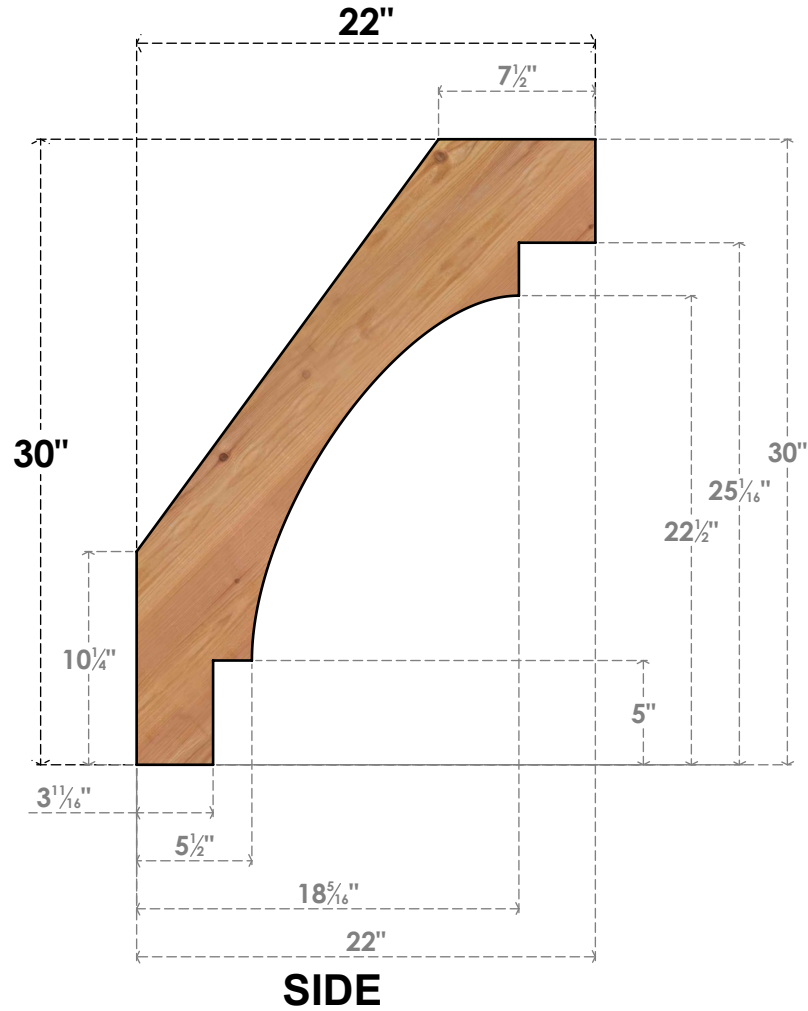

BRC04X22X30MRC00SWR

3 1/2"W X 22"D X 30"H MERCED SMOOTH BRACE, WESTERN RED CEDAR

EKENA MILLWORK
 2300 WEST MAIN ST.
 CLARKSVILLE, TX 75426
 TOLL FREE: 866-607-0453
 WWW.EKENAMILLWORK.COM

NOTES

1. INSTALLATION TO BE COMPLETED IN ACCORDANCE WITH MANUFACTURER'S SPECIFICATIONS.
2. DRAWING MAY NOT BE TO SCALE
3. THIS DRAWING IS INTENDED FOR DESIGN AND PLANNING PURPOSES ONLY.
4. ALL INFORMATION CONTAINED HEREIN WAS CURRENT AT THE TIME OF DEVELOPMENT BUT MUST BE REVIEWED AND APPROVED BY THE PRODUCT MANUFACTURER TO BE CONSIDERED ACCURATE.
5. PRODUCTS ARE NOT KILN DRIED. THIS ITEM IS UNIQUE AND WILL CONTAIN THE NATURAL VARIATIONS THAT THE WOOD SPECIES OFFERS. THIS MAY RESULT IN VARIATIONS UP TO 1/4"